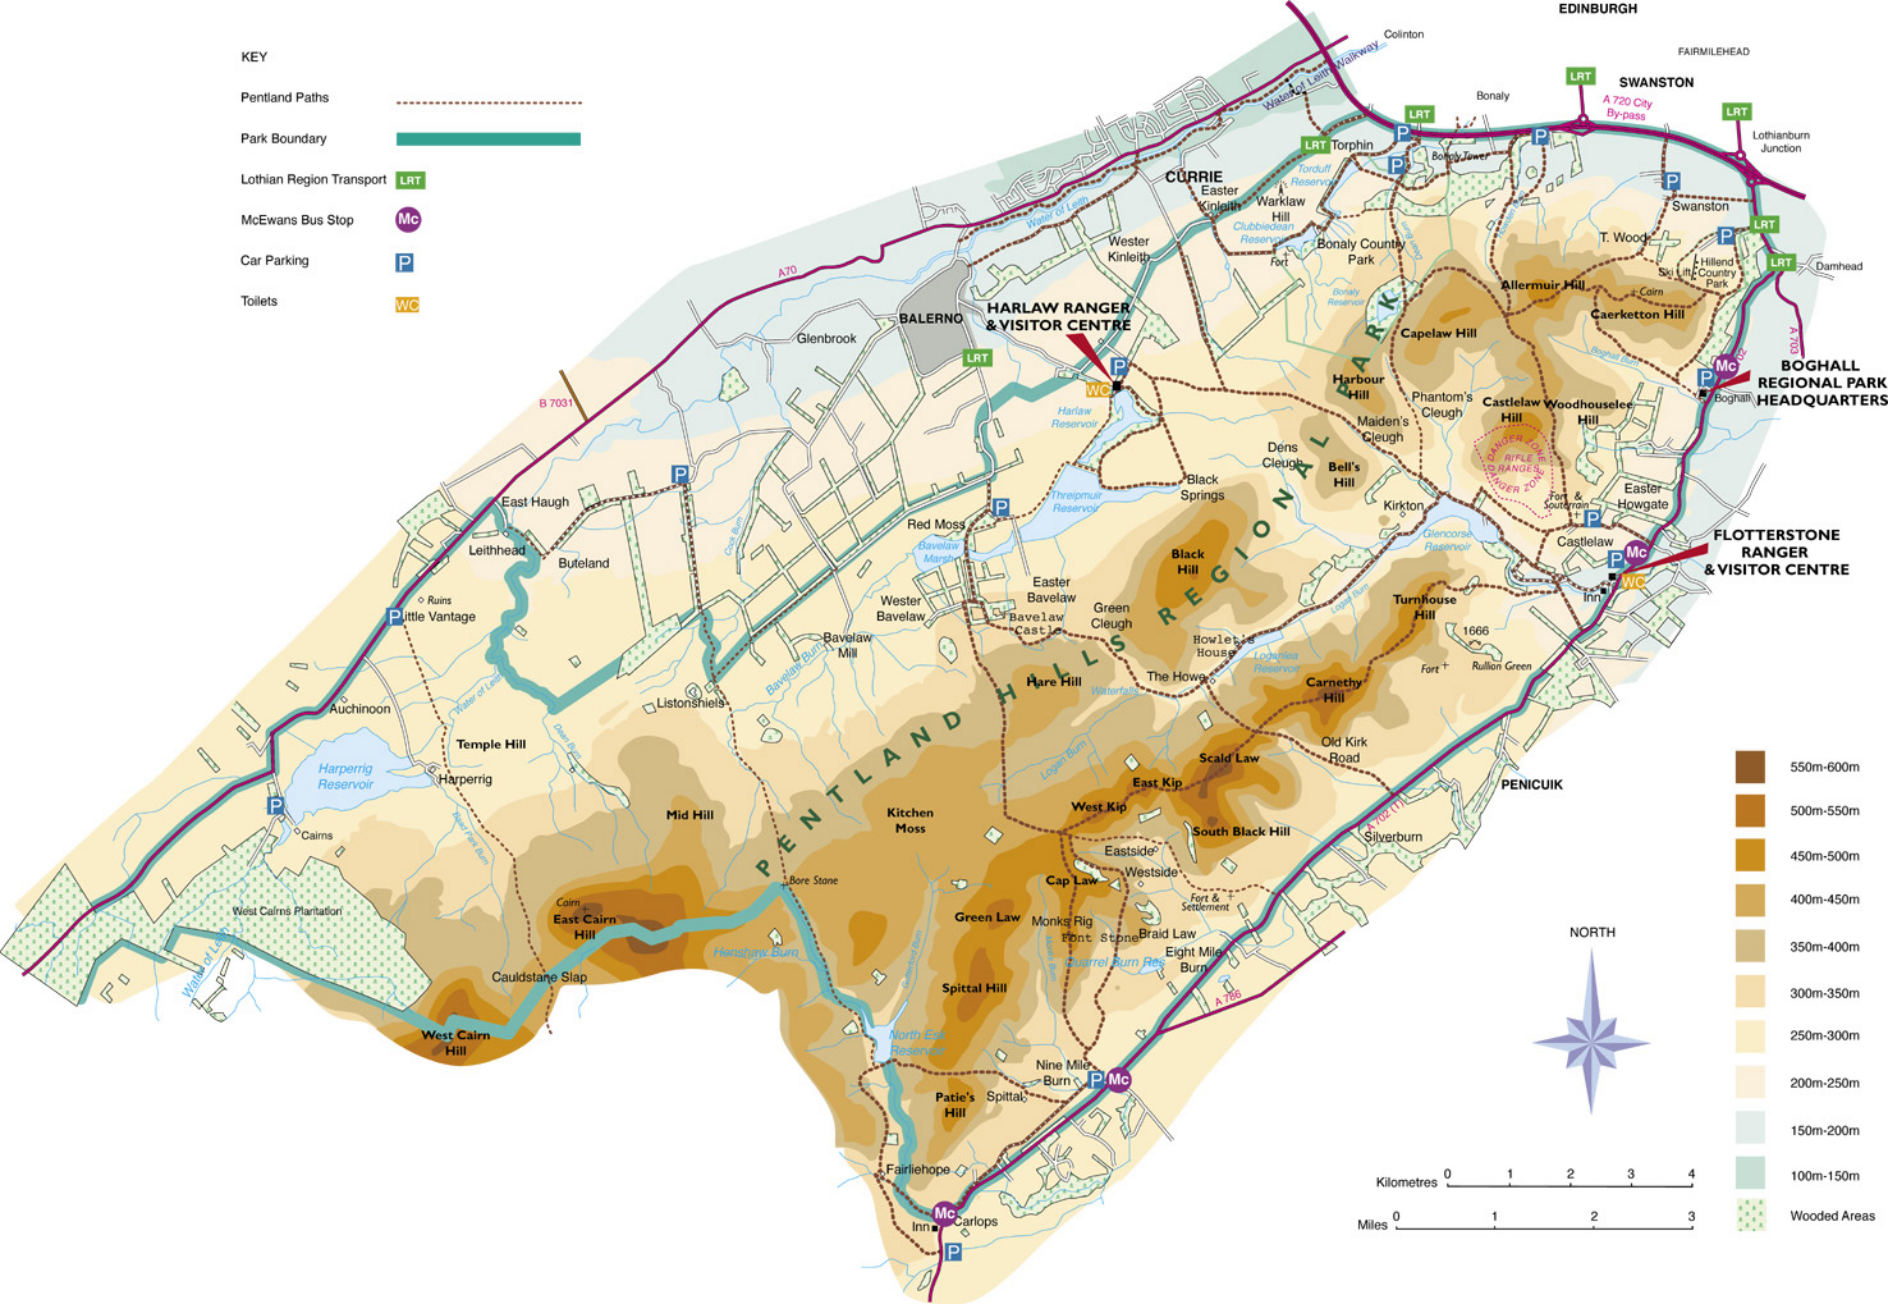

KEY

Pentland Paths 

Park Boundary 

Lothian Region Transport 

McEwans Bus Stop 

Car Parking 

Toilets 

EDINBURGH

FAIRMILEHEAD

SWANSTON

Lothianburn Junction

BOGHALL REGIONAL PARK HEADQUARTERS

FLOTTERSTONE RANGER & VISITOR CENTRE

PENICUIK

NORTH

Kilometres 0 1 2 3 4

Miles 0 1 2 3